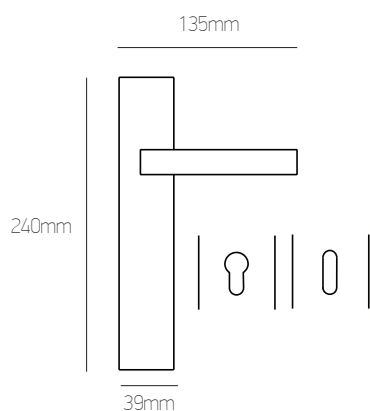

ΡΟΖΕΤΑ | ROSETTE			
Όλα τα χρώματα | All colours:	Φίξ | Fix 30 € τεμ. | pc	ΖΠ | ZP 59 € ζεύγος | pair	WC Ροζέτα WC Rosette 75 € ζεύγος | pair

ΠΛΑΚΑ | PLATE		
Όλα τα χρώματα | All colours:	Φίξ | Fix 30 € τεμ. | pc	ΖΠ | ZP 59 € ζεύγος | pair