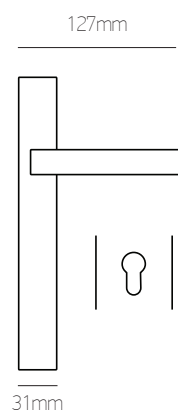

ΡΟΖΕΤΑ | ROSETTE

Όλα τα χρώματα | All colours:	Φιξ | Fix	ΖΠ | ZP	WC Ροζέτα WC Rosette
	35 € τεμ. | pc	70 € ζεύγος | pair	85 € ζεύγος | pair

ΠΛΑΚΑ | PLATE

Όλα τα χρώματα | All colours:	Φιξ | Fix	ΖΠ | ZP
	35 € τεμ. | pc	70 € ζεύγος | pair