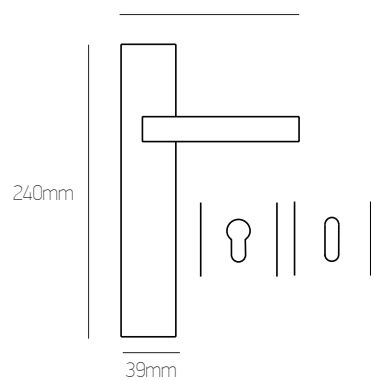

όρο ματ | oro mat

sahara

130mm

130mm

39mm

127mm

31mm