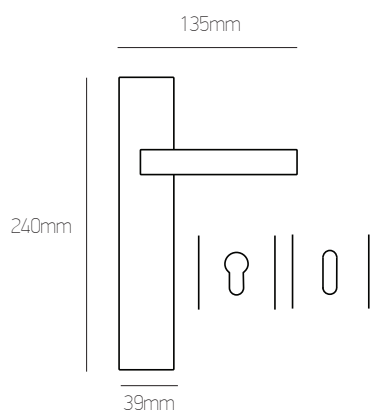

ΡΟΖΕΤΑ | ROSETTE

Όλα τα
χρώματα |
All colours:

Φιξ | Fix
17 €
τεμ. | pc

ΖΠ | ZP
33 €
ζεύγος | pair

WC Ροζέτα
WC Rosette
43 €
ζεύγος | pair

ΠΛΑΚΑ | PLATE

Όλα τα
χρώματα |
All colours:

Φιξ | Fix
17 €
τεμ. | pc

ΖΠ | ZP
33 €
ζεύγος | pair