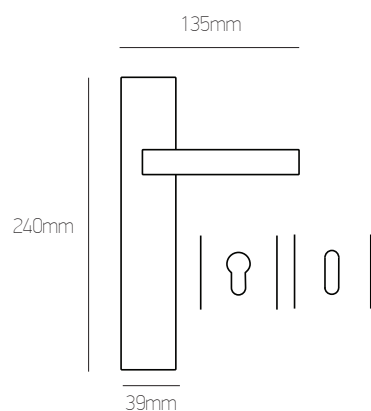

ΡΟΖΕΤΑ | ROSETTE

Όλα τα χρώματα | All colours:	Φιξ | Fix 16 € τεμ. | pc	ΖΠ | ZP 32 € ζεύγος | pair	WC Ροζέτα WC Rosette 42 € ζεύγος | pair

ΠΛΑΚΑ | PLATE

Όλα τα χρώματα | All colours:	Φιξ | Fix 16 € τεμ. | pc	ΖΠ | ZP 32 € ζεύγος | pair