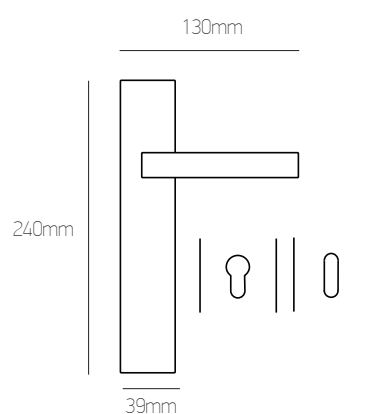

ΡΟΖΕΤΑ | ROSETTE

Όλα τα χρώματα | All colours:	Φιξ | Fix 33 € τεμ. | pc	ΖΠ | ZP 65 € ζεύγος | pair	WC Ροζέτα WC Rosette 80 € ζεύγος | pair

ΠΛΑΚΑ | PLATE

Όλα τα χρώματα | All colours:	Φιξ | Fix 33 € τεμ. | pc	ΖΠ | ZP 65 € ζεύγος | pair