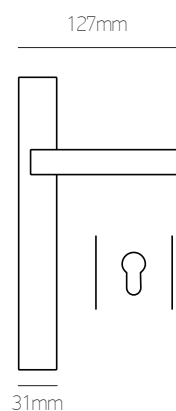

ΡΟΖΕΤΑ | ROSETTE

Όλα τα χρώματα | All colours:	Φιξ | Fix	ΖΠ | ZP	WC Ροζέτα WC Rosette
	42 € τεμ. | pc	85 € ζεύγος | pair	95 € ζεύγος | pair

ΠΛΑΚΑ | PLATE

Όλα τα χρώματα | All colours:	Φιξ | Fix	ΖΠ | ZP
	42 € τεμ. | pc	85 € ζεύγος | pair