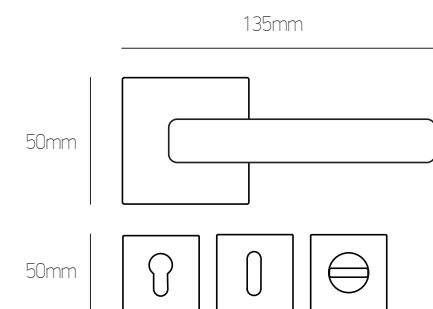

ΡΟΖΕΤΑ | ROSETTE

Όλα τα χρώματα | All colours:	Φιξ | Fix 16 € τεμ. | pc	ΖΠ | ZP 32 € ζεύγος | pair	WC Ροζέτα WC Rosette 42 € ζεύγος | pair

ΠΛΑΚΑ | PLATE

Όλα τα χρώματα | All colours:	Φιξ | Fix 16 € τεμ. | pc	ΖΠ | ZP 32 € ζεύγος | pair