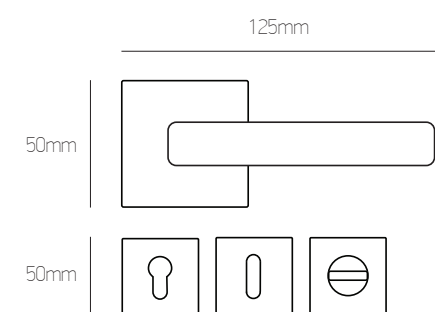

ΡΟΖΕΤΑ | ROSETTE

Όλα τα χρώματα | All colours:	Φιξ | Fix 30 € τεμ. | pc	ZΠ | ZP 60 € ζεύγος | pair	WC Ροζέτα WC Rosette 75 € ζεύγος | pair

ΠΛΑΚΑ | PLATE

Όλα τα χρώματα | All colours:	Φιξ | Fix 30 € τεμ. | pc	ZΠ | ZP 60 € ζεύγος | pair