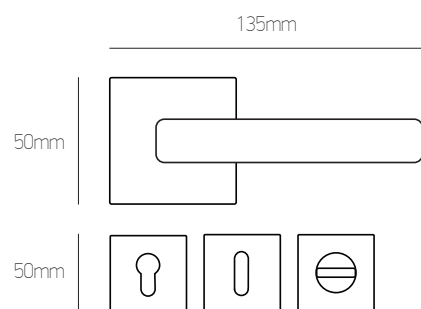

ΡΟΖΕΤΑ | ROSETTE

Όλα τα χρώματα | All colours:	Φιξ | Fix	ΖΠ | ZP	WC Ροζέτα WC Rosette
	35 € τεμ. | pc	70 € ζεύγος | pair	85 € ζεύγος | pair

ΠΛΑΚΑ | PLATE

Όλα τα χρώματα | All colours:	Φιξ | Fix	ΖΠ | ZP
	35 € τεμ. | pc	70 € ζεύγος | pair