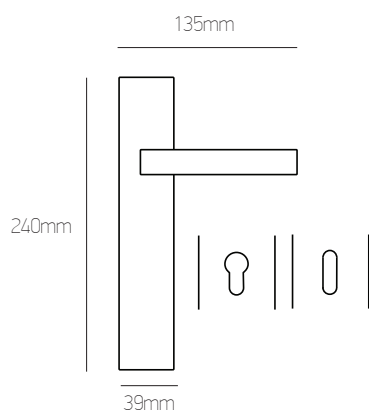

ΡΟΖΕΤΑ | ROSETTE			
Όλα τα χρώματα | All colours:	Φιξ | Fix	ΖΠ | ZP	WC Ροζέτα | WC Rosette
	28 €	55 €	72 €
	τεμ. | pc	ζεύγος | pair	ζεύγος | pair

ΠΛΑΚΑ | PLATE		
Όλα τα χρώματα | All colours:	Φιξ | Fix	ΖΠ | ZP
	28 €	55 €
	τεμ. | pc	ζεύγος | pair