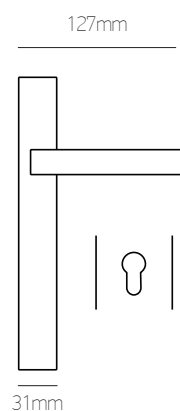

ΡΟΖΕΤΑ | ROSETTE

Όλα τα
χρώματα |
All colours:

Φιξ | Fix
17 €
τεμ. | pc

ΖΠ | ZP
33 €
ζεύγος | pair

WC Ροζέτα
WC Rosette
43 €
ζεύγος | pair

ΠΛΑΚΑ | PLATE

Όλα τα
χρώματα |
All colours:

Φιξ | Fix
17 €
τεμ. | pc

ΖΠ | ZP
33 €
ζεύγος | pair