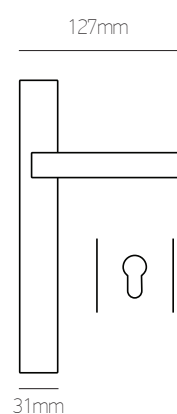

ΡΟΖΕΤΑ | ROSETTE

Όλα τα χρώματα | All colours:	Φιξ | Fix 33 € τεμ. | pc	ΖΠ | ZP 65 € ζεύγος | pair	WC Ροζέτα WC Rosette 80 € ζεύγος | pair

ΠΛΑΚΑ | PLATE

Όλα τα χρώματα | All colours:	Φιξ | Fix 33 € τεμ. | pc	ΖΠ | ZP 65 € ζεύγος | pair