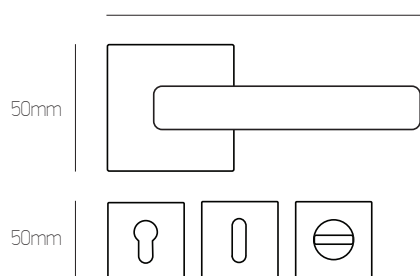

όρο ματ | oro mat

sahara

130mm

130mm

39mm

127mm

31mm