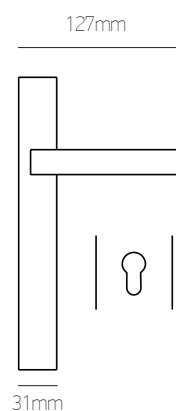

ΡΟΖΕΤΑ | ROSETTE		
Όλα τα χρώματα | All colours:	Φίξ | Fix 28 € τεμ. | pc	WC Ροζέτα WC Rosette 70 € Ζεύγος | pair
	ΖΠ | ZP 55 € Ζεύγος | pair	

ΠΛΑΚΑ | PLATE		
Όλα τα χρώματα | All colours:	Φίξ | Fix 28 € τεμ. | pc	ΖΠ | ZP 55 € Ζεύγος | pair