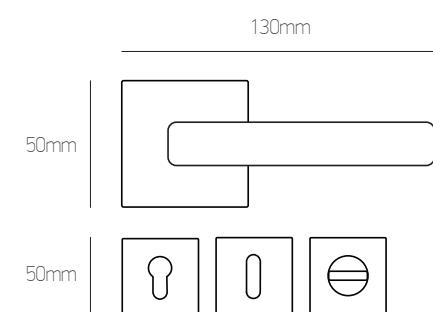

ΡΟΖΕΤΑ | ROSETTE

Όλα τα χρώματα | All colours:	Φιξ | Fix 33 € τεμ. | pc	ΖΠ | ZP 65 € ζεύγος | pair	WC Ροζέτα WC Rosette 80 € ζεύγος | pair

ΠΛΑΚΑ | PLATE

Όλα τα χρώματα | All colours:	Φιξ | Fix 33 € τεμ. | pc	ΖΠ | ZP 65 € ζεύγος | pair