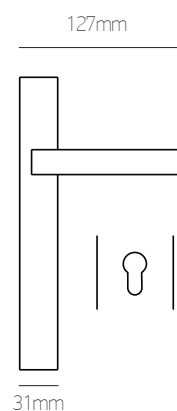

ΡΟΖΕΤΑ | ROSETTE			
Όλα τα χρώματα | All colours:	Φιξ | Fix	ΖΠ | ZP	WC Ροζέτα | WC Rosette
	28 €	55 €	72 €
	τεμ. | pc	ζεύγος | pair	ζεύγος | pair

ΠΛΑΚΑ | PLATE		
Όλα τα χρώματα | All colours:	Φιξ | Fix	ΖΠ | ZP
	28 €	55 €
	τεμ. | pc	ζεύγος | pair