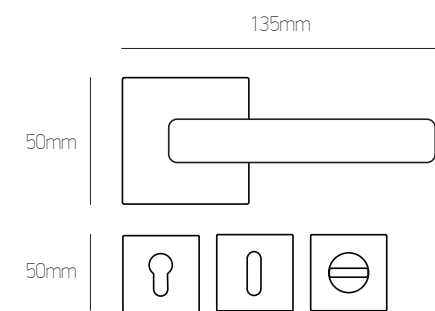

ΡΟΖΕΤΑ | ROSETTE

Όλα τα
χρώματα |
All colours:

Φιξ | Fix
17 €
τεμ. | pc

ΖΠ | ZP
33 €
ζεύγος | pair

WC Ροζέτα
WC Rosette
43 €
ζεύγος | pair

ΠΛΑΚΑ | PLATE

Όλα τα
χρώματα |
All colours:

Φιξ | Fix
17 €
τεμ. | pc

ΖΠ | ZP
33 €
ζεύγος | pair