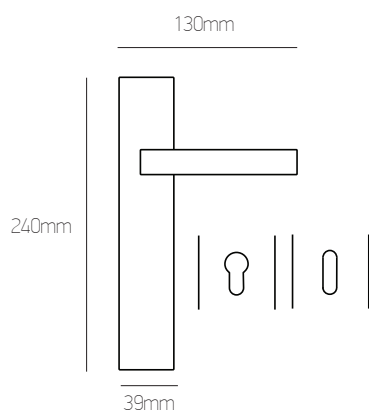

ΡΟΖΕΤΑ | ROSETTE		
Όλα τα χρώματα | All colours:	Φίξ | Fix 28 € τεμ. | pc	WC Ροζέτα WC Rosette 70 € Ζεύγος | pair
	ΖΠ | ZP 55 € Ζεύγος | pair	

ΠΛΑΚΑ | PLATE		
Όλα τα χρώματα | All colours:	Φίξ | Fix 28 € τεμ. | pc	ΖΠ | ZP 55 € Ζεύγος | pair