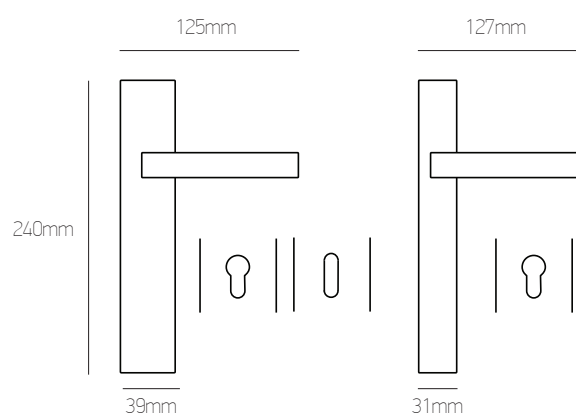

ΡΟΖΕΤΑ | ROSETTE

Όλα τα χρώματα | All colours:	Φιξ | Fix 30 € τεμ. | pc	ZΠ | ZP 60 € ζεύγος | pair	WC Ροζέτα WC Rosette 75 € ζεύγος | pair

ΠΛΑΚΑ | PLATE

Όλα τα χρώματα | All colours:	Φιξ | Fix 30 € τεμ. | pc	ZΠ | ZP 60 € ζεύγος | pair