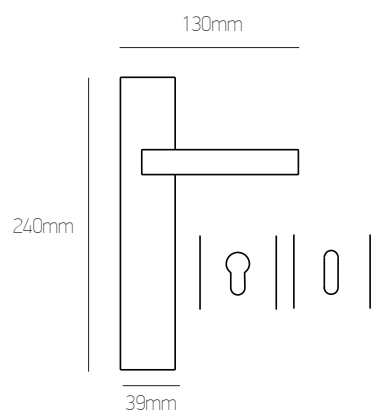

ΡΟΖΕΤΑ | ROSETTE

Όλα τα χρώματα | All colours:	Φιξ | Fix	ΖΠ | ZP	WC Ροζέτα WC Rosette
	42 € τεμ. | pc	85 € ζεύγος | pair	95 € ζεύγος | pair

ΠΛΑΚΑ | PLATE

Όλα τα χρώματα | All colours:	Φιξ | Fix	ΖΠ | ZP
	42 € τεμ. | pc	85 € ζεύγος | pair