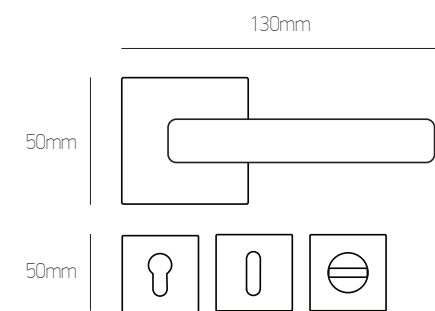

ΡΟΖΕΤΑ | ROSETTE

Όλα τα χρώματα | All colours:	Φιξ | Fix	ΖΠ | ZP	WC Ροζέτα WC Rosette
	42 € τεμ. | pc	85 € ζεύγος | pair	95 € ζεύγος | pair

ΠΛΑΚΑ | PLATE

Όλα τα χρώματα | All colours:	Φιξ | Fix	ΖΠ | ZP
	42 € τεμ. | pc	85 € ζεύγος | pair