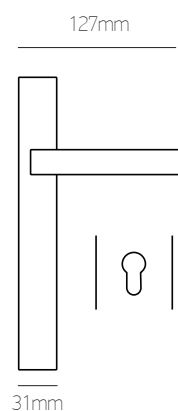

ΡΟΖΕΤΑ | ROSETTE			
Όλα τα χρώματα | All colours:	Φίξ | Fix 30 € τεμ. | pc	ΖΠ | ZP 59 € ζεύγος | pair	WC Ροζέτα WC Rosette 75 € ζεύγος | pair

ΠΛΑΚΑ | PLATE		
Όλα τα χρώματα | All colours:	Φίξ | Fix 30 € τεμ. | pc	ΖΠ | ZP 59 € ζεύγος | pair