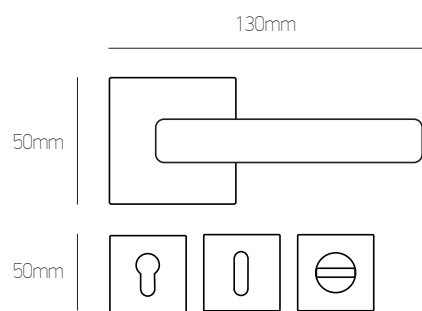

ΡΟΖΕΤΑ | ROSETTE		
Όλα τα χρώματα | All colours:	Φίξ | Fix 28 € τεμ. | pc	WC Ροζέτα WC Rosette 70 € Ζεύγος | pair
	ΖΠ | ZP 55 € Ζεύγος | pair	

ΠΛΑΚΑ | PLATE		
Όλα τα χρώματα | All colours:	Φίξ | Fix 28 € τεμ. | pc	ΖΠ | ZP 55 € Ζεύγος | pair