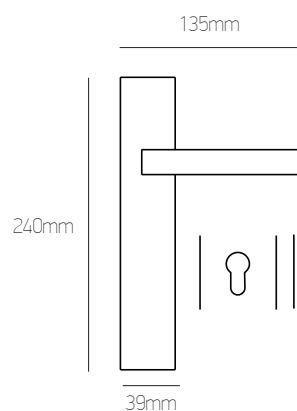

ΡΟΖΕΤΑ | ROSETTE

Όλα τα χρώματα | All colours:	Φιξ | Fix	ΖΠ | ZP	WC Ροζέτα WC Rosette
	35 € τεμ. | pc	70 € ζεύγος | pair	85 € ζεύγος | pair

ΠΛΑΚΑ | PLATE

Όλα τα χρώματα | All colours:	Φιξ | Fix	ΖΠ | ZP
	35 € τεμ. | pc	70 € ζεύγος | pair